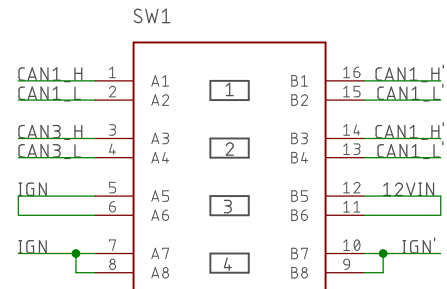

MG645845

MG655794

comma.ai
you can copy this!

TITLE: Hyundai_Giraffe

Design by:

REV:

Date: 9/11/18 2:36 PM

Sheet: 1/1