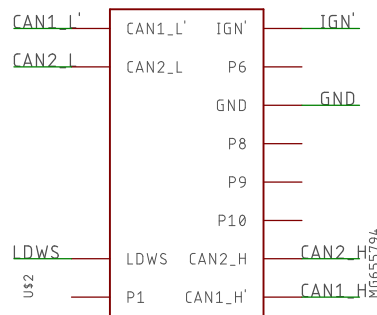

MG645845

MG655794

comma.ai
you can copy this!

TITLE: Hyundai_Giraffe

Design by:

REV:

Date: 9/11/18 2:36 PM

Sheet: 1/1