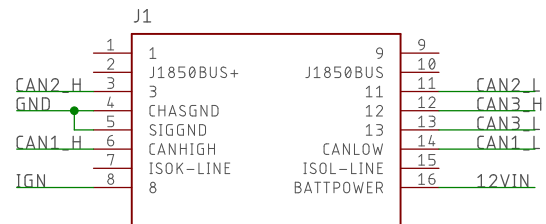

MG645845

MG655794

comma.ai
you can copy this!

TITLE: Hyundai_Giraffe

Design by:

REV:

Date: 9/11/18 2:36 PM

Sheet: 1/1